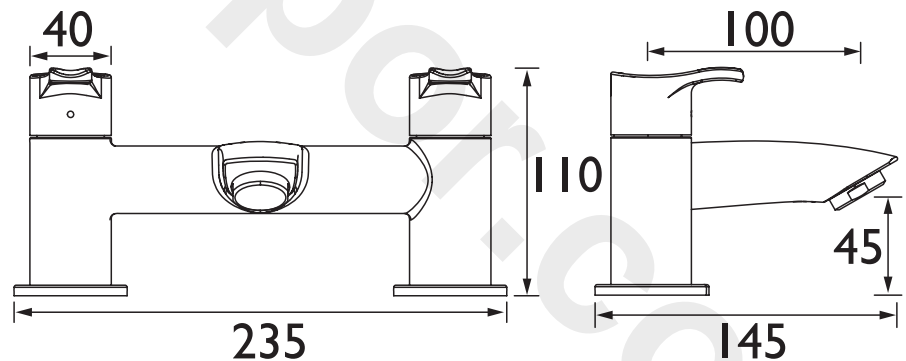

### Specification

Product Type:	Taps
Main Construction Material:	Brass
Mount Type:	Deck
Handle Type:	Lever
Connection Inlet:	3/4" BSP
Connection Outlet:	M28 Flow Straightener
Number of Tap Holes:	2
Valve/Cartridge Type:	3/4 Ceramic Disc Valves 1/4 Turn
Plumbing System Requirements:	Suitable for all plumbing systems
Minimum Dynamic Pressure (bar):	0.2 bar
Maximum Dynamic Pressure (bar):	5.0 bar
Maximum Hot Water Temperature °C:	65°C
Maximum Static Pressure (bar):	10 bar
Flow Type:	Single
Isolation Included:	No

### Dimensions (measurements in mm)